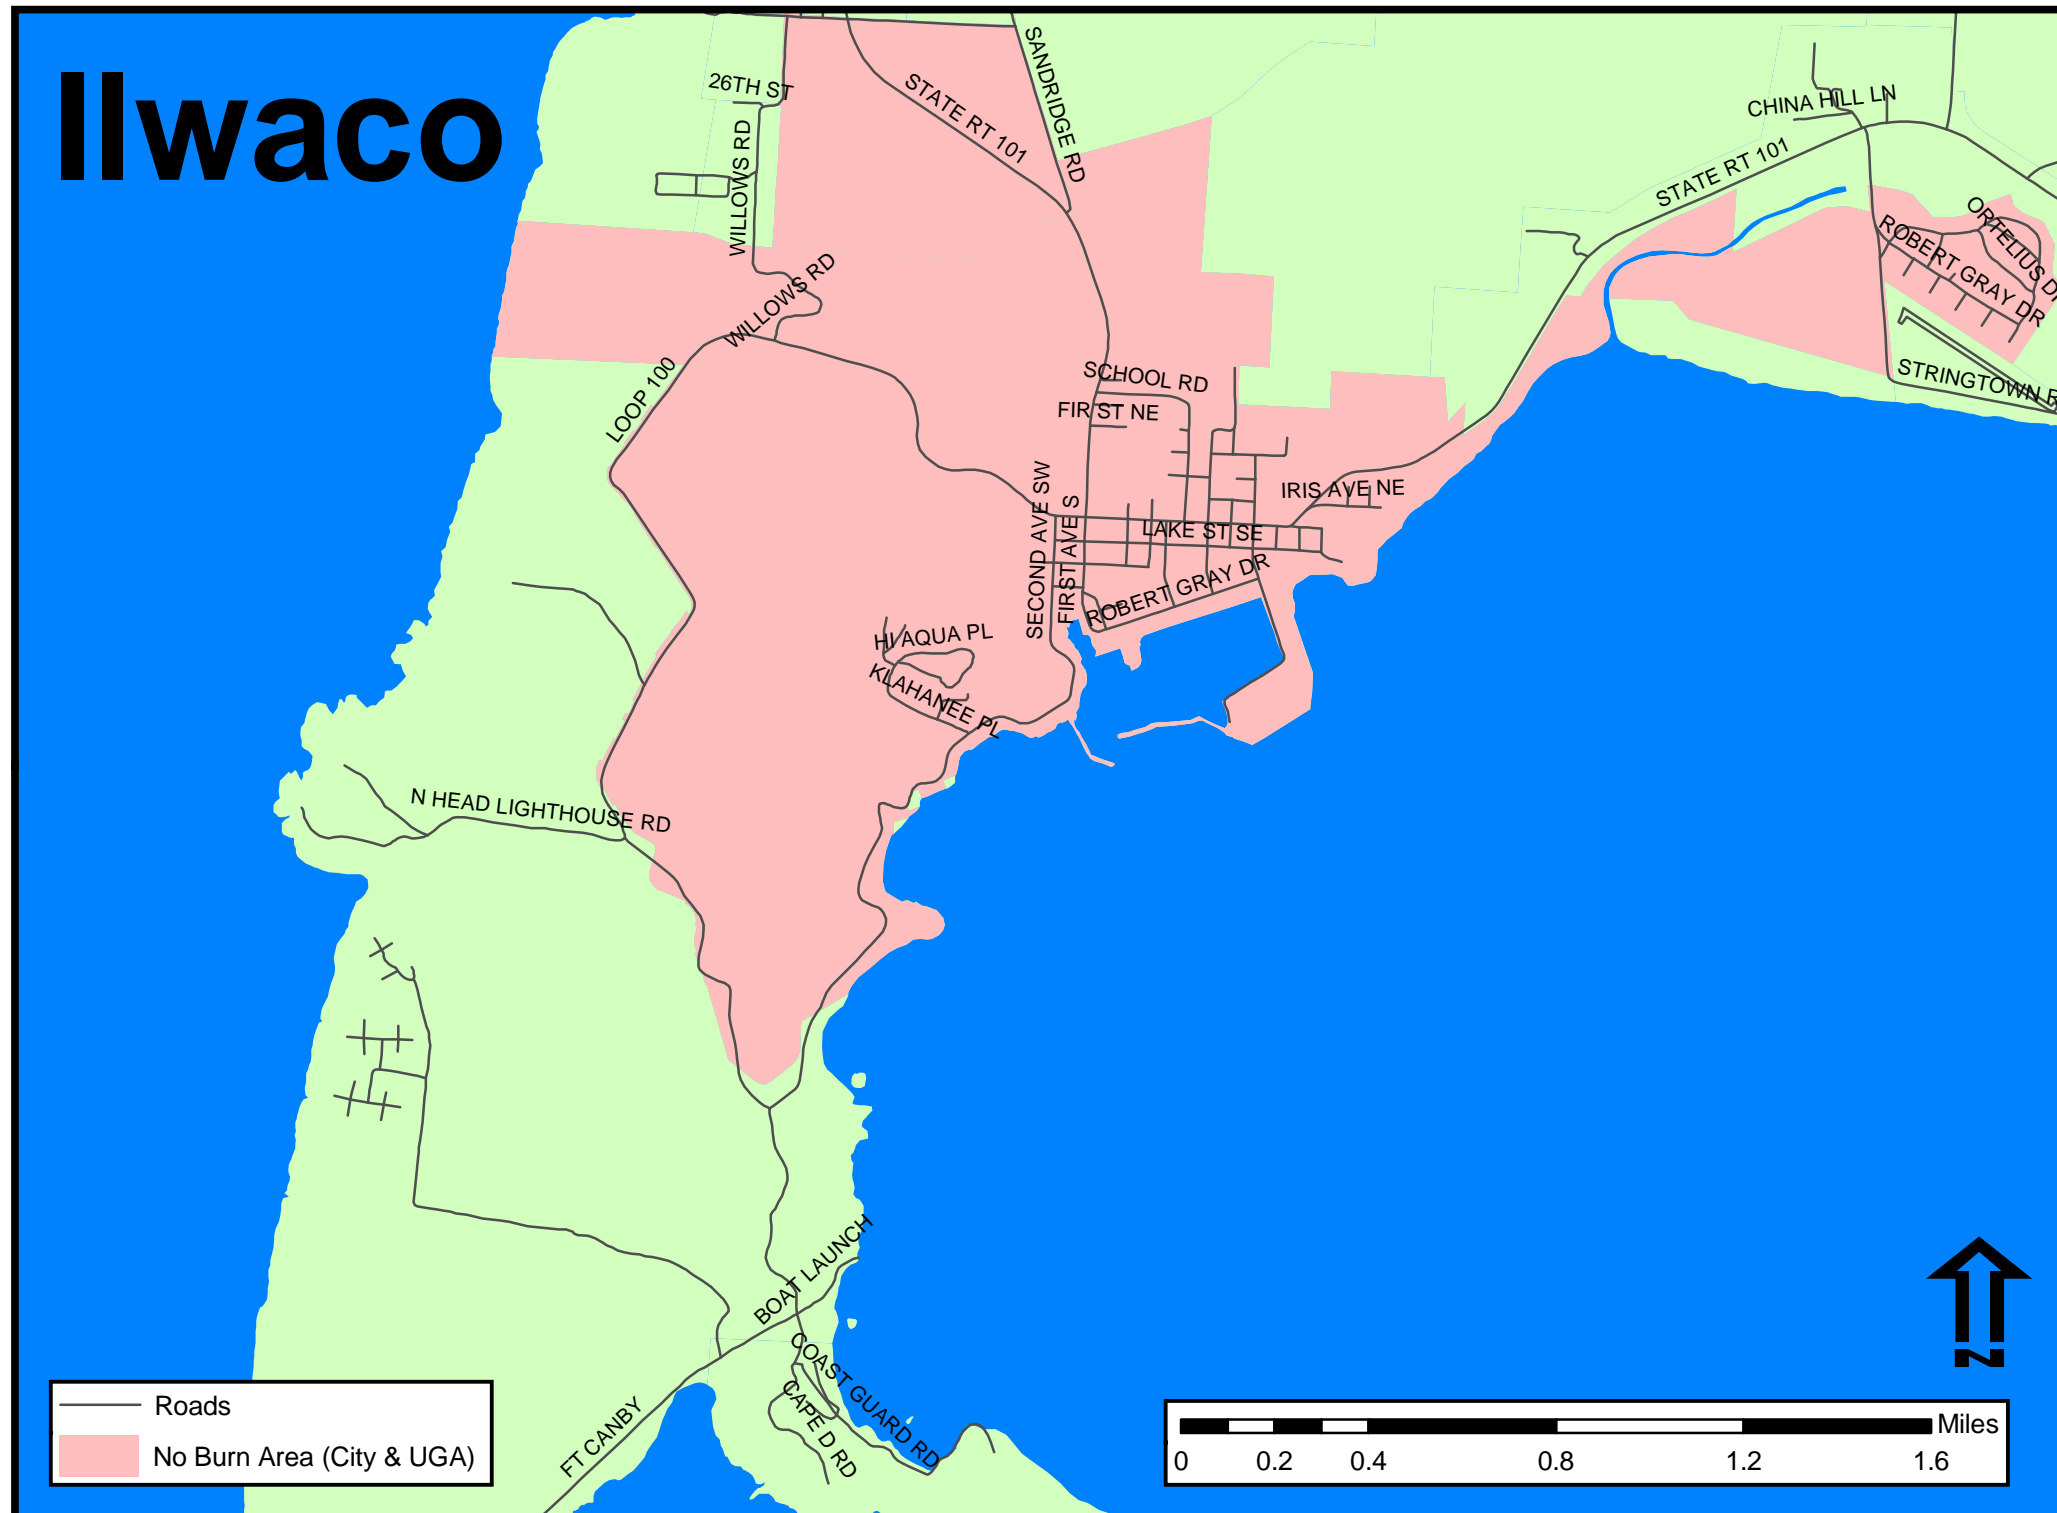

Ilwaco

NO BURN AREA

As of January 1, 2007 no residential or land clearing burning will be allowed in this area.

Note: The boundaries on this map are an approximation. If your property is close to the boundary, call ORCAA prior to burning to ensure that you live outside the NO BURN AREA.