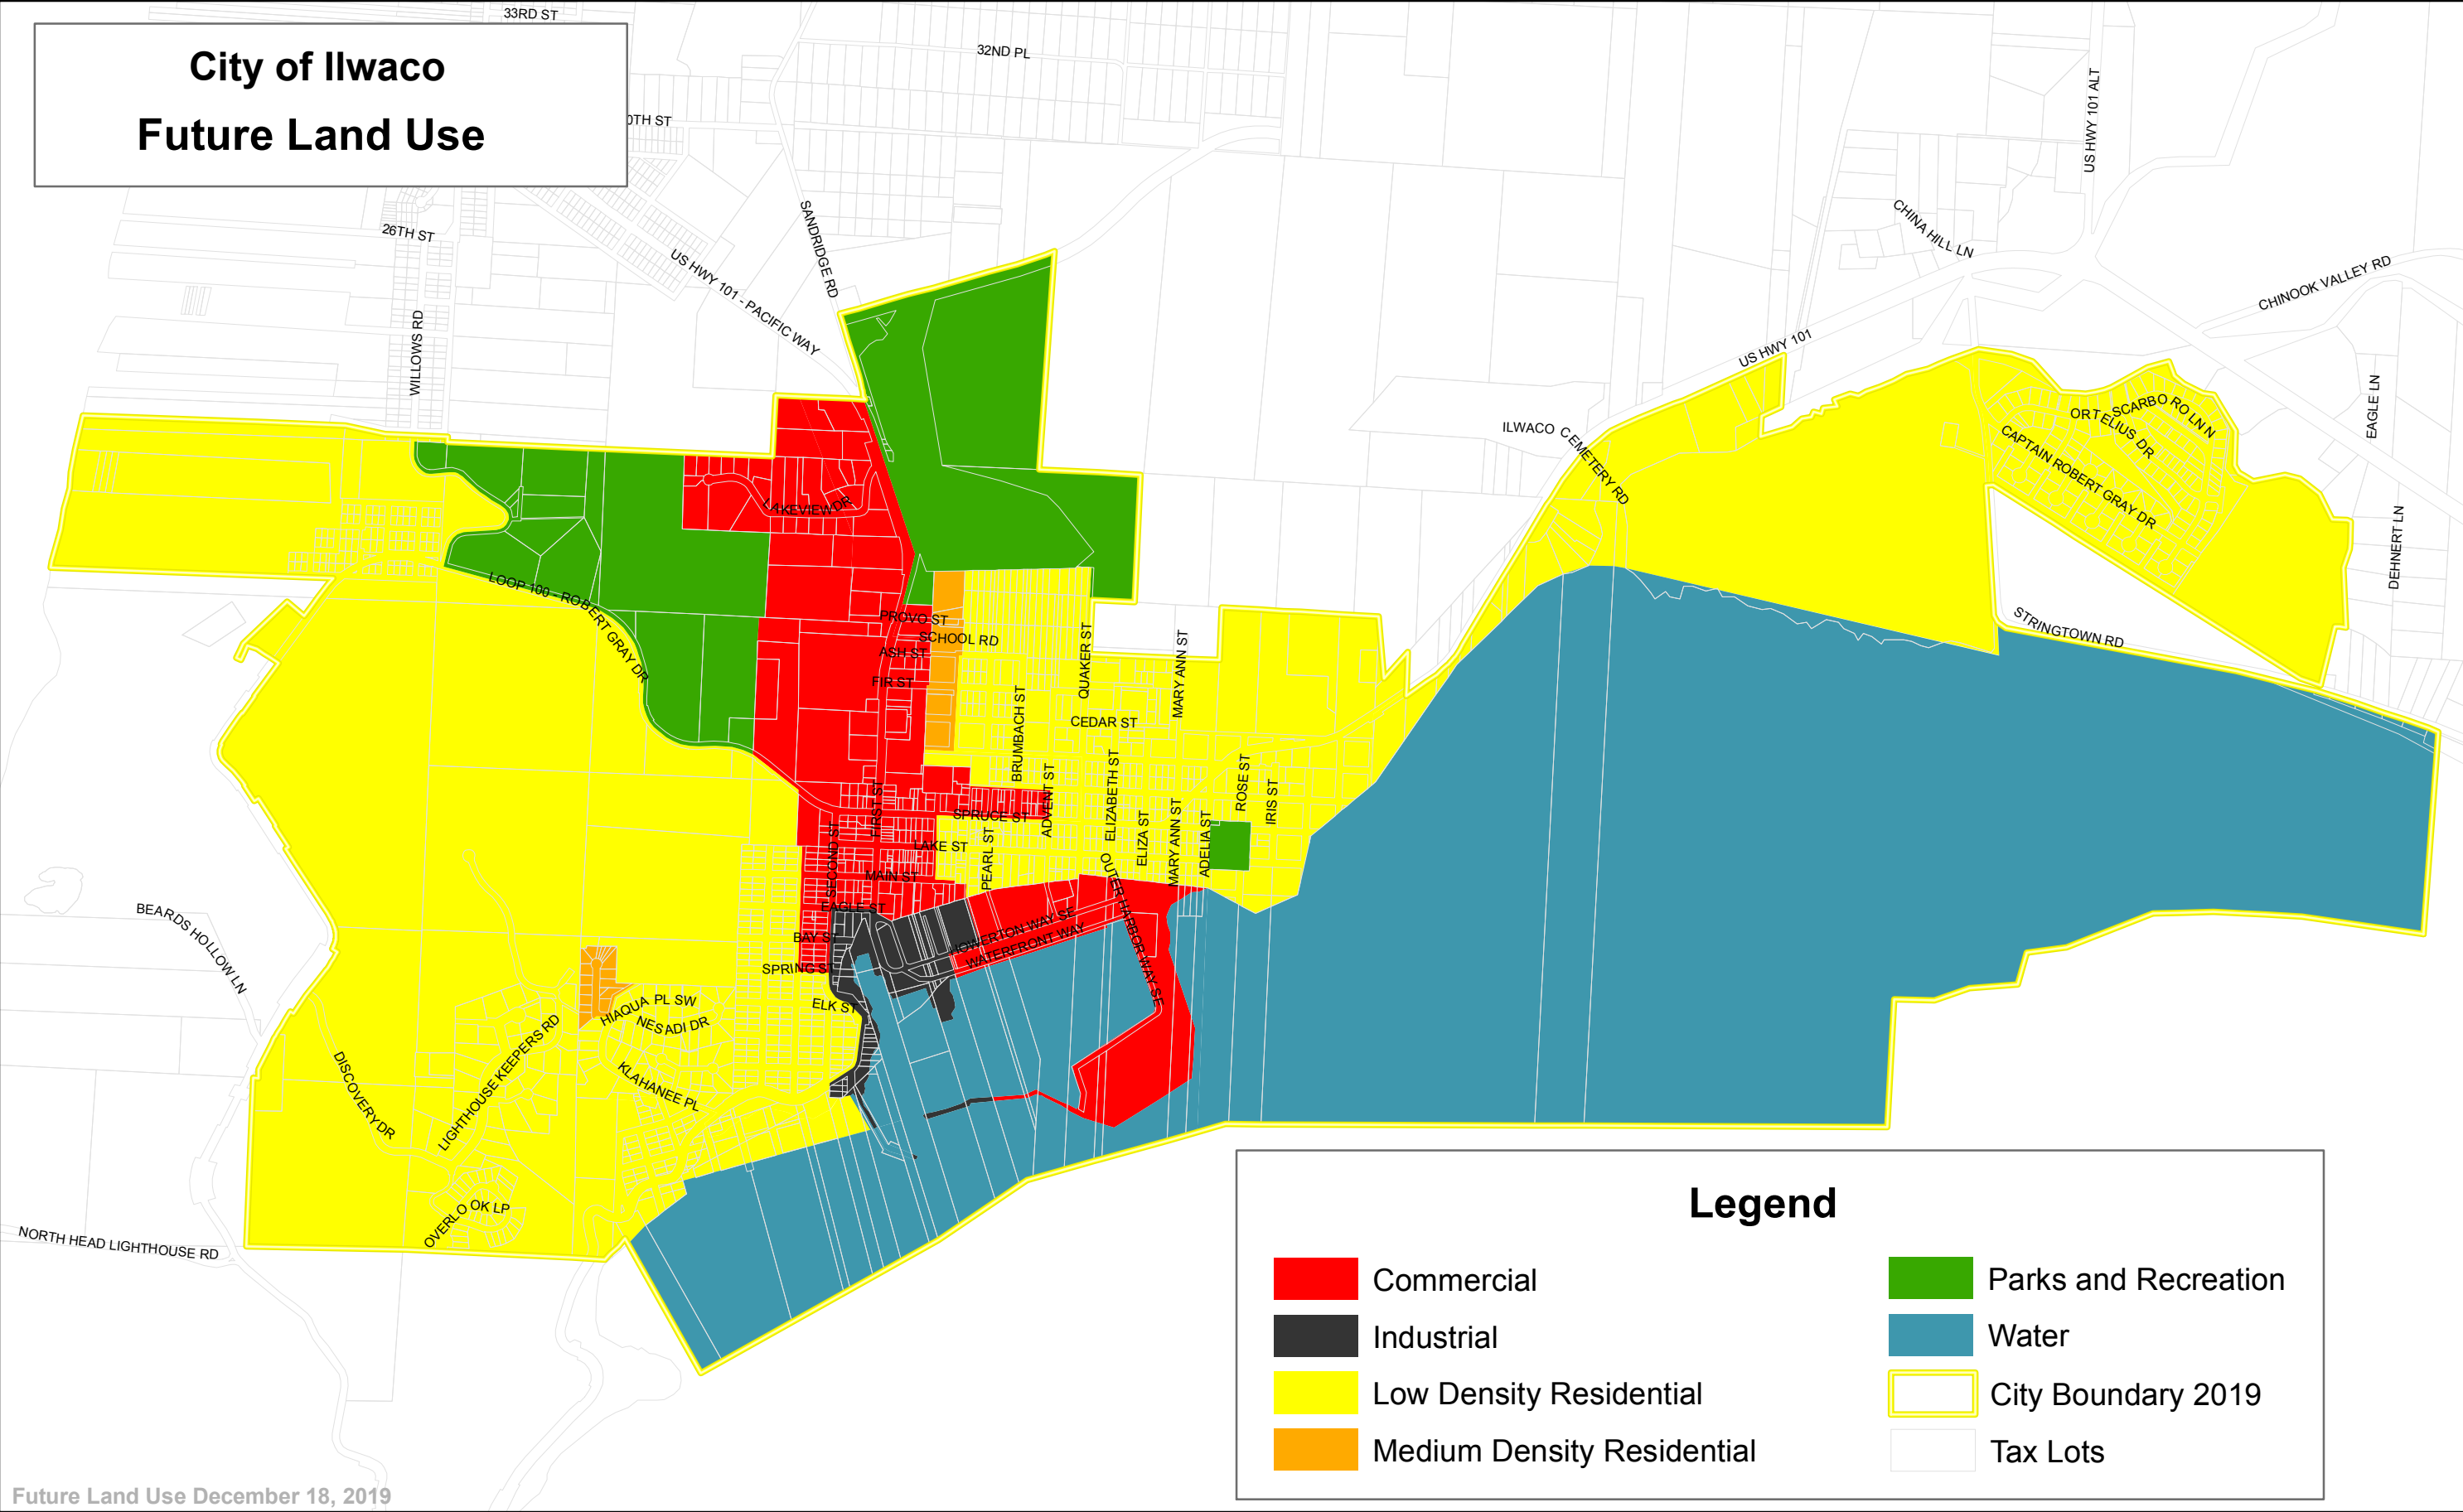

City of Ilwaco Future Land Use

Legend

 Commercial	 Parks and Recreation
 Industrial	 Water
 Low Density Residential	 City Boundary 2019
 Medium Density Residential	 Tax Lots